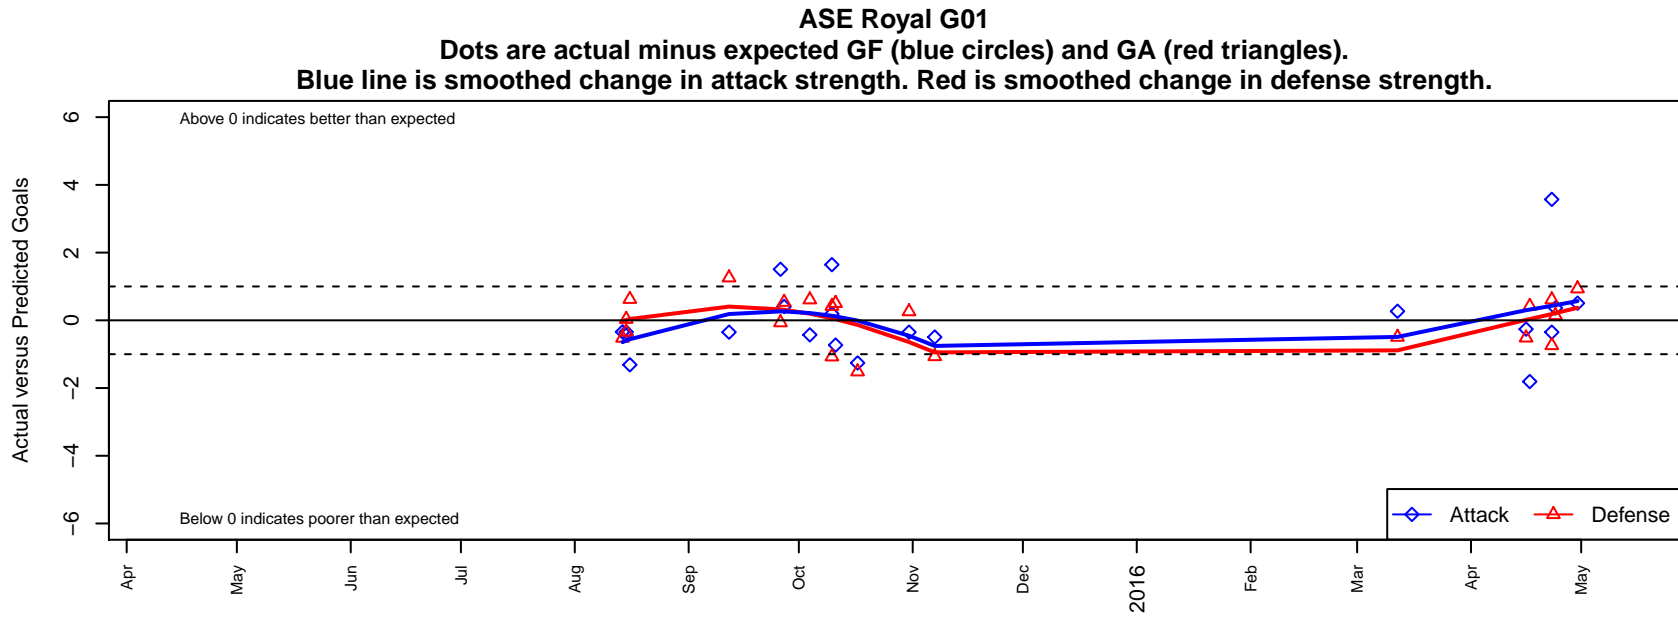

**attack and defense variance (black dot)
relative to other teams
and top 10 in region**

**attack and defense rating
relative to others at age
and all opponents in last 13 months**

ASE Royal G01

Academy of Soccer Excellence
Pasco, WA
G01 total strength=934
attack=1.59 defense=1.59
fall league = PSPL–Inland Div 2 U14
spr league = Spr PSPL–Inland Div 2 U14
notes= Strikers

alt names used:
ASE Royal G01
ASE G01 Royal
ASE G01 Strikers

Venues played:
2015 Mt Hood Challenge U14
2015 PSPL–Inland Div 2 U14
2015 Spr PSPL–Inland Div 2 U14